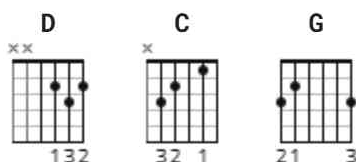

Too Much Chords by Elvis Presley

Description: Capo 1 to match Presley's recording.

Difficulty: absolute beginner

Tuning: E A D G B E

Capo: 1st fret

Key: Ab

CHORDS

Too Much - Elvis Presley

[Intro]

| D | C | G | G |

[Verse 1]

G

Well, honey, I love you too much

G

I need your lovin' too much

C

[Solo]

G	**G**	**G**	**G**
C	**C**	**G**	**G**
D	**C**	**G**	**G**

[Verse 4]

G
Well, every time I kiss your sweet lips
G
I can feel my heart go flip, flip
C
I'm such a fool for your charms
G
Take me back baby in your arms
D **C**
Like to hear you sighin', even though I know you're lyin'
G **D**
'Cause I love you too much

[Verse 5]

G
I need your lovin', all the time
G
Need your huggin', please be mine
C
Need you near me, stay real close
G
Please, please, hear me, you're the most
D **C**
Now you got me started, don't you leave me broken hearted
G **G**
'Cause I love you too much